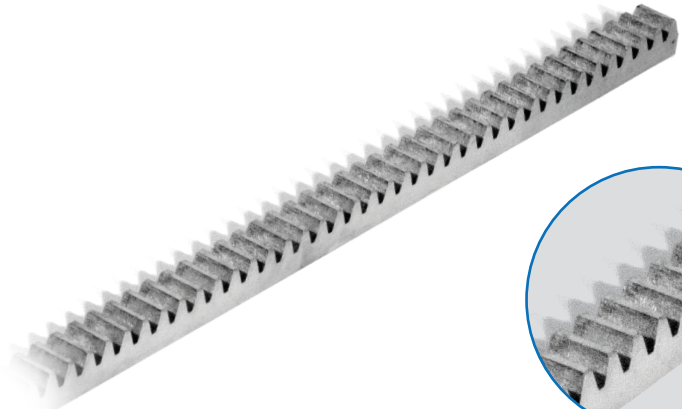

# GEAR RACKS

### CRM7

• Square 22x22 galvanized steel gear rack (1m).

### CRM72

• Square 22x22 galvanized steel gear rack (2m).

Reference	Maximum weight	Single length	Material
<b>CRM7</b>	8000Kg	1m	Galvanised steel
<b>CRM72</b>	8000Kg	2m	Galvanised steel