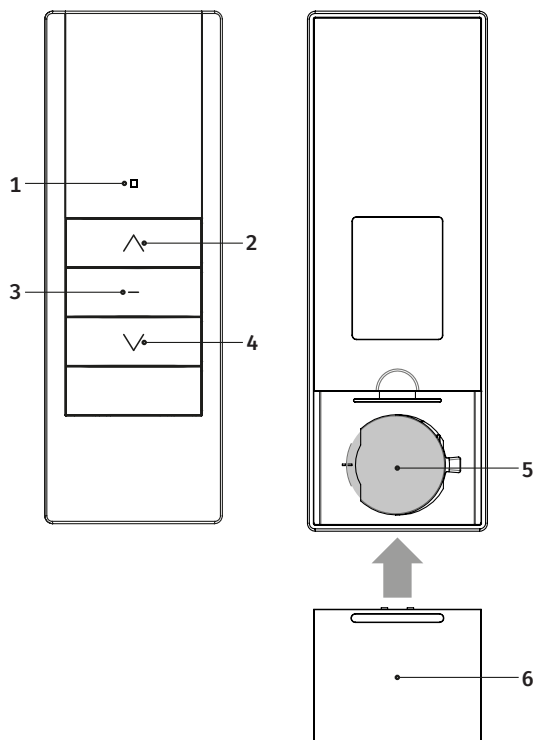

MX95

EN

MX96

MX97

USER'S AND INSTALLER'S MANUAL

Motorline
PROFESSIONAL

1	Channel	5	Battery
2	Up/Open	6	Cover
3	OK/Stop		
4	Down/Close		

- 1 Channel's remote control (Rolling Code)
- Power Supply with 3V's battery (CR2430)
  - Operating temperature
- Transmission's frequency of 433,92MHz.