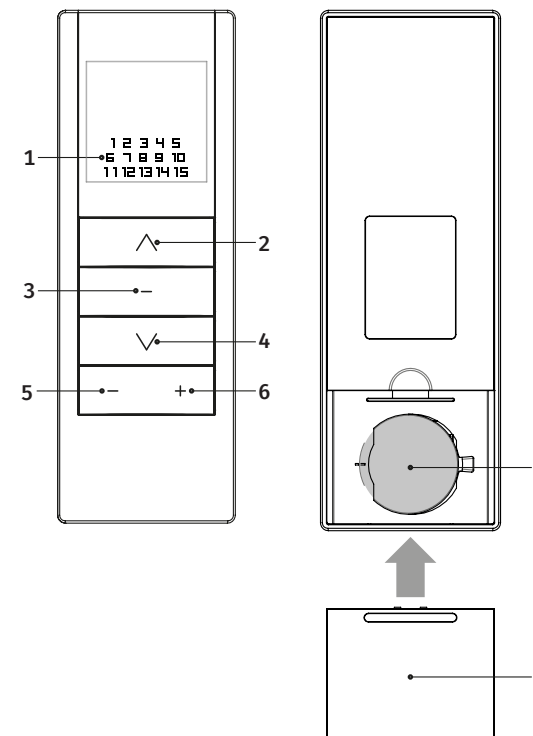

MX95

EN

MX96

MX97

USER'S AND INSTALLER'S MANUAL

Motorline
PROFESSIONAL

1	Channel	5	Battery
2	Up/Open	6	Cover
3	OK/Stop		
4	Down/Close		

- 1 Channel's remote control (Rolling Code)
- Power Supply with 3V's battery (CR2430)
 - Operating temperature
- Transmission's frequency of 433,92MHz.

1	Channel	5	Navigation by channels
2	Up/Open	6	Navigation by channels
3	OK/Stop	7	Battery
4	Down/Close	8	Cover

- 5 Channels remote control (Rolling Code)
- Power Supply with 3V's battery (CR2430)
 - Operating temperature
- Transmission's frequency of 433,92MHz.

1	Channel	5	Navigation by channels
2	Up/Open	6	Navigation by channels
3	OK/Stop	7	Battery
4	Down/Close	8	Cover

- 15 Channel's remote control (Rolling Code)
- Power Supply with 3V's battery (CR2430)
 - Operating temperature
- Transmission's frequency of 433,92MHz.