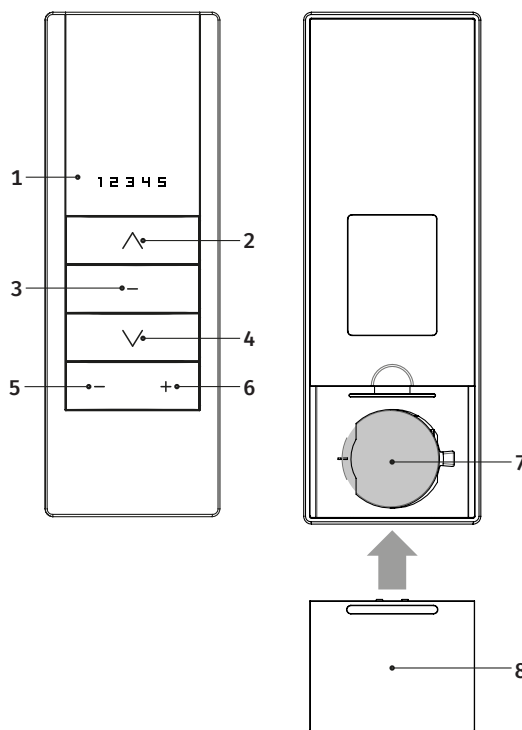

MX95

EN

MX96

MX97

USER'S AND INSTALLER'S MANUAL

Motorline
PROFESSIONAL

1	Channel	5	Battery
2	Up/Open	6	Cover
3	OK/Stop		
4	Down/Close		

- 1 Channel's remote control (Rolling Code)
- Power Supply with 3V's battery (CR2430)
 - Operating temperature
- Transmission's frequency of 433,92MHz.

1	Channel	5	Navigation by channels
2	Up/Open	6	Navigation by channels
3	OK/Stop	7	Battery
4	Down/Close	8	Cover

- 5 Channels remote control (Rolling Code)
- Power Supply with 3V's battery (CR2430)
 - Operating temperature
- Transmission's frequency of 433,92MHz.

1	Channel	5	Navigation by channels
2	Up/Open	6	Navigation by channels
3	OK/Stop	7	Battery
4	Down/Close	8	Cover

- 15 Channel's remote control (Rolling Code)
- Power Supply with 3V's battery (CR2430)
 - Operating temperature
- Transmission's frequency of 433,92MHz.