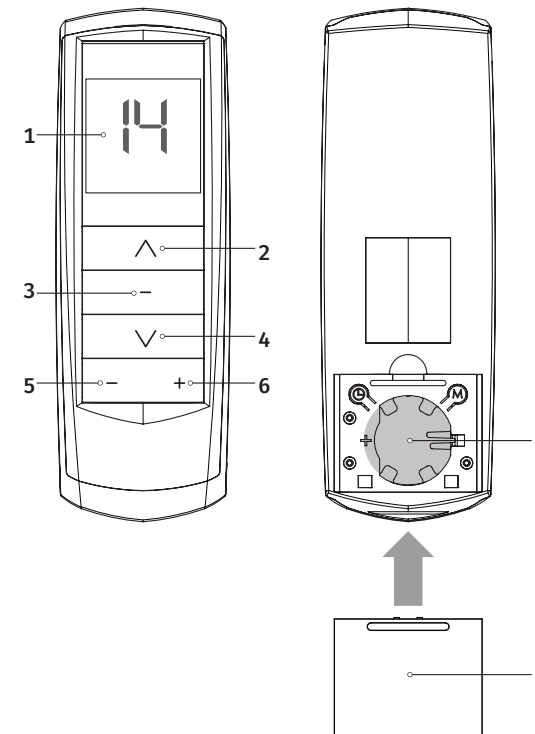

MX95N

EN

MX96N

MX97N

USER'S AND INSTALLER'S MANUAL

Motorline
PROFESSIONAL

1	Channel	5	Battery
2	Up/Open	6	Cover
3	OK/Stop		
4	Down/Close		

- 1 Channel's remote control (Rolling Code)
- Power Supply with 3V's battery (CR2430)
 - Operating temperature
- Transmission's frequency of 433,92MHz.

1	Channel	5	Navigation by channels
2	Up/Open	6	Navigation by channels
3	OK/Stop	7	Battery
4	Down/Close	8	Cover

- 5 Channels remote control (Rolling Code)
- Power Supply with 3V's battery (CR2430)
 - Operating temperature
- Transmission's frequency of 433,92MHz.

1	Channel	5	Navigation by channels
2	Up/Open	6	Navigation by channels
3	OK/Stop	7	Battery
4	Down/Close	8	Cover

- 15 Channel's remote control (Rolling Code)
- Power Supply with 3V's battery (CR2430)
 - Operating temperature
- Transmission's frequency of 433,92MHz.