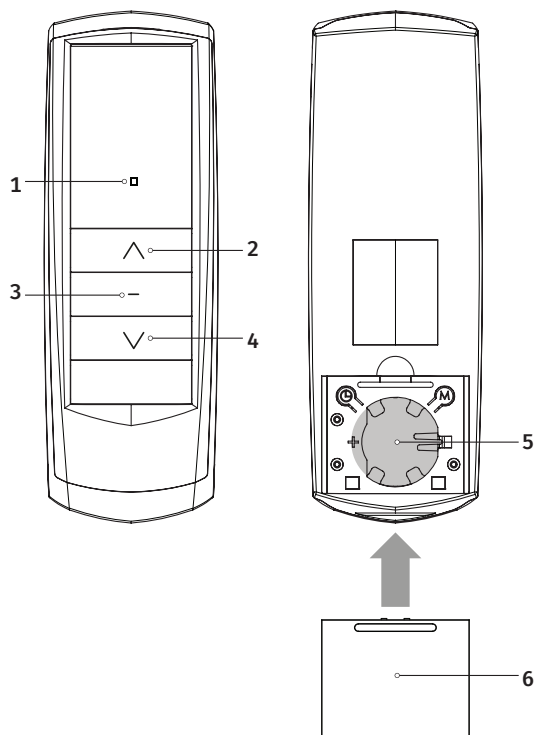

MX95N

EN

MX96N

MX97N

USER'S AND INSTALLER'S MANUAL

Motorline
PROFESSIONAL

1	Channel	5	Battery
2	Up/Open	6	Cover
3	OK/Stop		
4	Down/Close		

- 1 Channel's remote control (Rolling Code)
- Power Supply with 3V's battery (CR2430)
 - Operating temperature
- Transmission's frequency of 433,92MHz.

1	Channel	5	Navigation by channels
2	Up/Open	6	Navigation by channels
3	OK/Stop	7	Battery
4	Down/Close	8	Cover

- 5 Channels remote control (Rolling Code)
- Power Supply with 3V's battery (CR2430)
 - Operating temperature
- Transmission's frequency of 433,92MHz.

1	Channel	5	Navigation by channels
2	Up/Open	6	Navigation by channels
3	OK/Stop	7	Battery
4	Down/Close	8	Cover

- 15 Channel's remote control (Rolling Code)
- Power Supply with 3V's battery (CR2430)
 - Operating temperature
- Transmission's frequency of 433,92MHz.