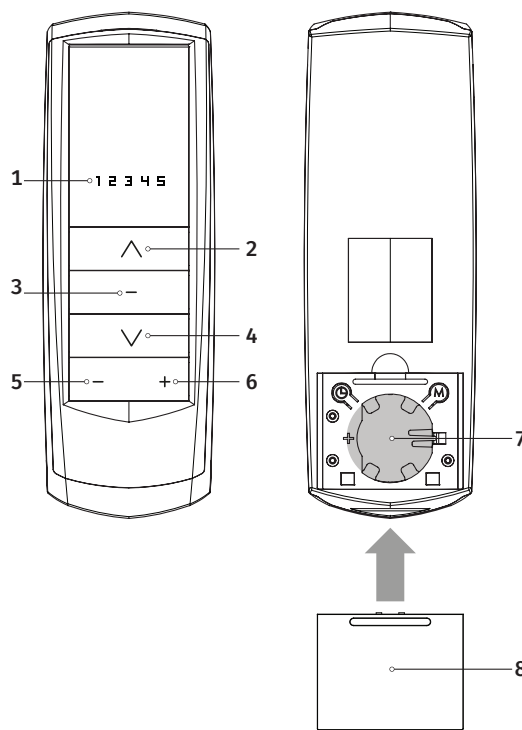

MX95N

EN

MX96N

MX97N

USER'S AND INSTALLER'S MANUAL

Motorline
PROFESSIONAL

1	Channel	5	Battery
2	Up/Open	6	Cover
3	OK/Stop		
4	Down/Close		

- 1 Channel's remote control (Rolling Code)
- Power Supply with 3V's battery (CR2430)
 - Operating temperature
- Transmission's frequency of 433,92MHz.

1	Channel	5	Navigation by channels
2	Up/Open	6	Navigation by channels
3	OK/Stop	7	Battery
4	Down/Close	8	Cover

- 5 Channels remote control (Rolling Code)
- Power Supply with 3V's battery (CR2430)
 - Operating temperature
- Transmission's frequency of 433,92MHz.

1	Channel	5	Navigation by channels
2	Up/Open	6	Navigation by channels
3	OK/Stop	7	Battery
4	Down/Close	8	Cover

- 15 Channel's remote control (Rolling Code)
- Power Supply with 3V's battery (CR2430)
 - Operating temperature
- Transmission's frequency of 433,92MHz.